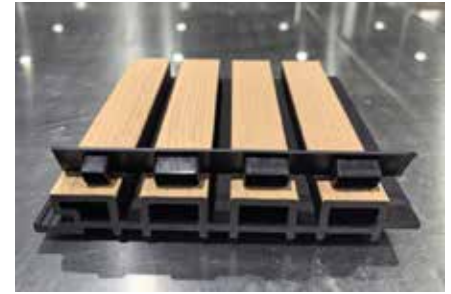

WALL PANNELING

Transform your interiors with Zaymar Interiors' premium Wall Paneling solutions. Whether you're looking to add warmth, texture, or a touch of luxury to your space, our expertly crafted panels bring a sophisticated and modern appeal to any room.