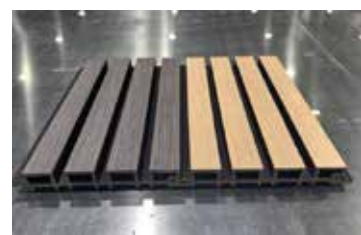

WALL PANNELING

Transform your interiors with Zaymar Interiors' premium Wall Paneling solutions. Whether you're looking to add warmth, texture, or a touch of luxury to your space, our expertly crafted panels bring a sophisticated and modern appeal to any room.