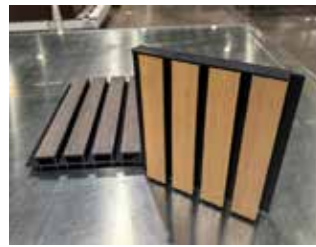

WALL PANNELING

Transform your interiors with Zaymar Interiors' premium Wall Paneling solutions. Whether you're looking to add warmth, texture, or a touch of luxury to your space, our expertly crafted panels bring a sophisticated and modern appeal to any room.